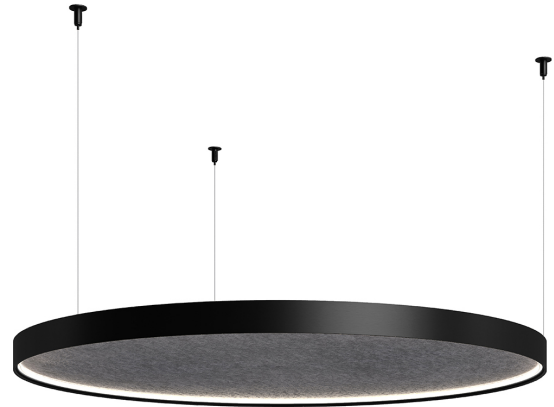

PANZERI

Arena Acoustic

220-240V AC dimmable (DALI/Push DIM)

L04602.100.0502

Data sheet

CODE	L04602.100.0502
SYSTEM POWER CONSUMPTION	47W
EFFICACY	86.79lm/W
LIGHT SOURCE	LED
LIGHT SOURCE LIFETIME	L70 (B50) 60.000h
COLOUR TEMPERATURE	2700K Ra>90
LIGHT DISTRIBUTION	diffused
POWER SUPPLY	220-240V AC
FREQUENCY	50/60Hz
ELECTRICAL CONFIGURATION	dimmable (DALI/Push DIM)
DRIVER	integrated included
NOMINAL LUMINOUS FLUX	5670lm
LUMEN OUTPUT	4079lm
EFFICIENCY	71.9%
WEIGHT	0,00 Kg
PROTECTION DEGREE	IP20
COLOUR TOLLERANCES	SDCM 3
PACKING DIMENSIONS (CM)	0,0 x 0,0 x 0,0

Suspension lighting fixture for interiors, with direct light emission.
Bended extruded aluminium structure in white, black, bronze, mat brass or titanium polyacrylic paint.
Sound absorbing PET panel in basalt colour with sound absorption Class C for reducing up to 70% of reverberated sound (NRC 0.7) and fire rating Group 1 ISO 9705.
Extruded polycarbonate diffuser with opaline finish.
5m (196,9") long steel suspension cables.
5m (196,9") long power cable in transparent PVC.
Power canopy with pickled sheet metal ceiling bracket and covering in white, black, bronze, mat brass or titanium polyacrylic paint.